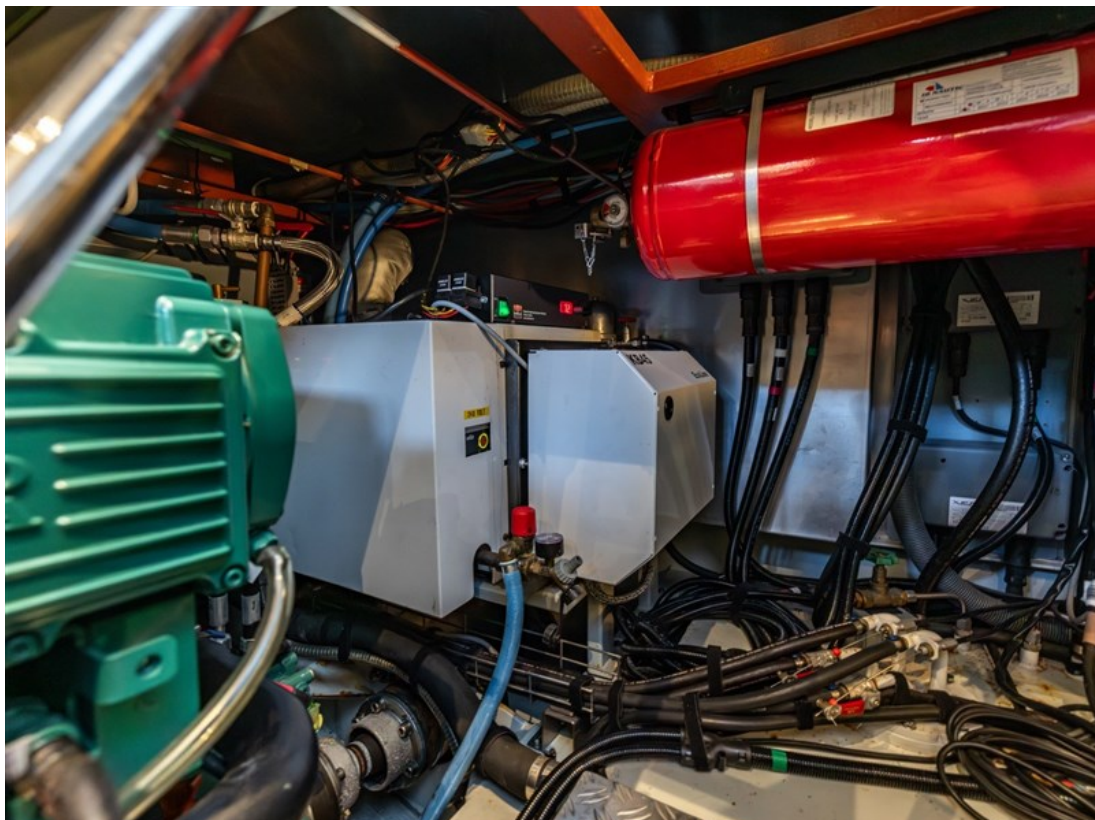

J.P. Broekhovenstraat 37
8081 HB Elburg
The Netherlands

Referentie
B26014425

info@elburgyachting.nl
www.elburgyachting.nl
+31 525 68 68 68

ELBURG YACHTING®

international yachtbrokers

Gegevens worden geacht juist te zijn, doch worden niet gegarandeerd. - Whilst every care has been taken in the preparation of the particulars, their correctness is not guaranteed.