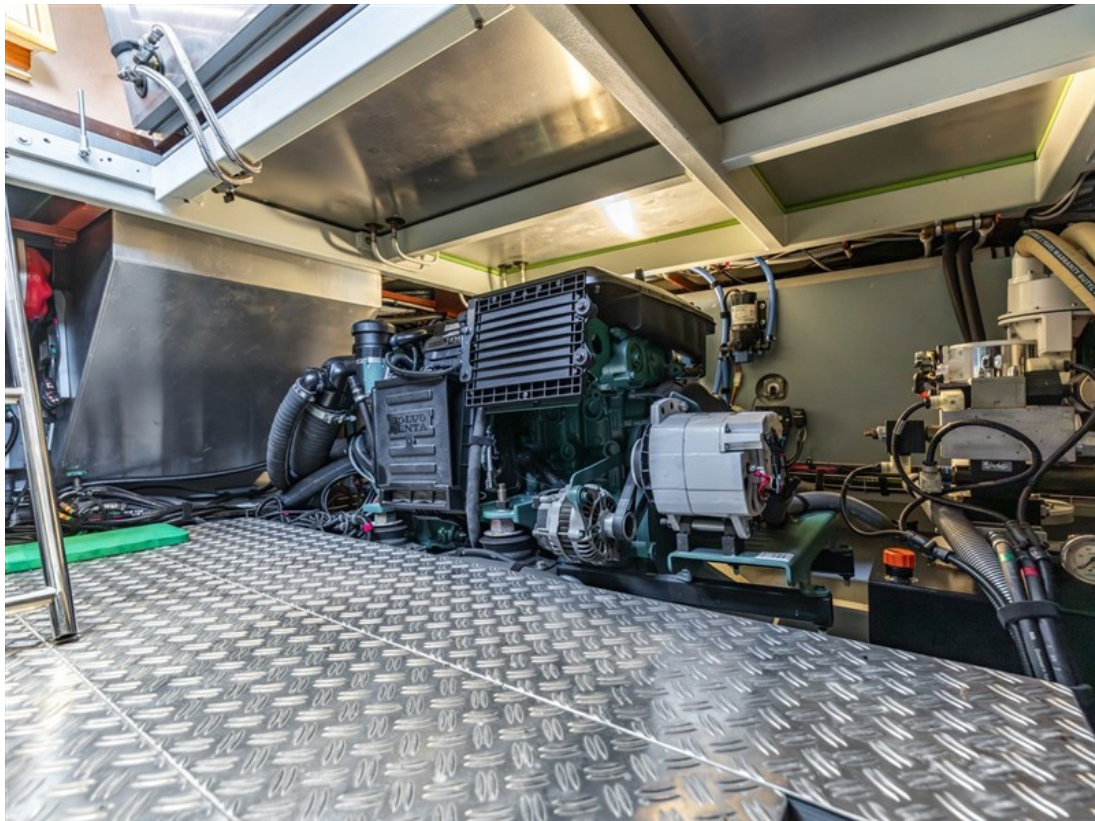

ELBURG YACHTING®

international yachtbrokers

Gegevens worden geacht juist te zijn, doch worden niet gegarandeerd. - Whilst every care has been taken in the preparation of the particulars, their correctness is not guaranteed.

J.P. Broekhovenstraat 37
8081 HB Elburg
The Netherlands

Referentie
B26014425

info@elburgyachting.nl
www.elburgyachting.nl
+31 525 68 68 68