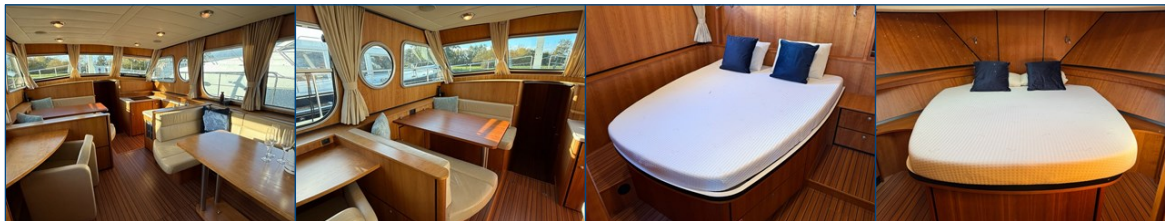

# ELBURG YACHTING®

international yachtbrokers

**Linssen Grand Sturdy - 43.9 AC**

- 📏 Ca. 13.90 x 4.35 x 1.20 m
- 🏠 Linssen Yachts BV - Maasbracht
- 🏠 Linssen Yachts BV - Maasbracht
- 🕒 2011
- CE B
- 🚗 1 x 120 pk Steyr MO126K25
- 🛳️ 3
- ⚓ Elburg Yachting
- 💡 Te koop
- € € 349.000,-