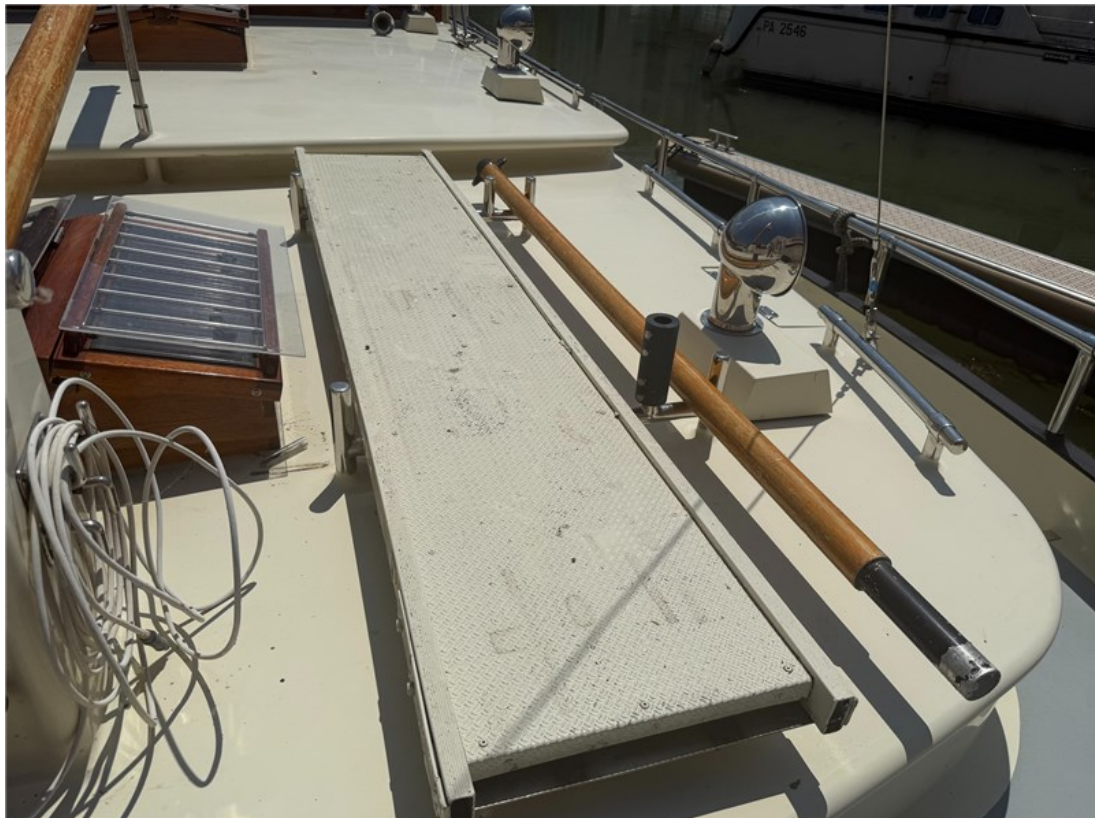

J.P. Broekhovenstraat 37
8081 HB Elburg
The Netherlands

Referentie
B25064343

info@elburgyachting.nl
www.elburgyachting.nl
+31 525 68 68 68

ELBURG YACHTING®

international yachtbrokers

Gegevens worden geacht juist te zijn, doch worden niet gegarandeerd. - Whilst every care has been taken in the preparation of the particulars, their correctness is not guaranteed.