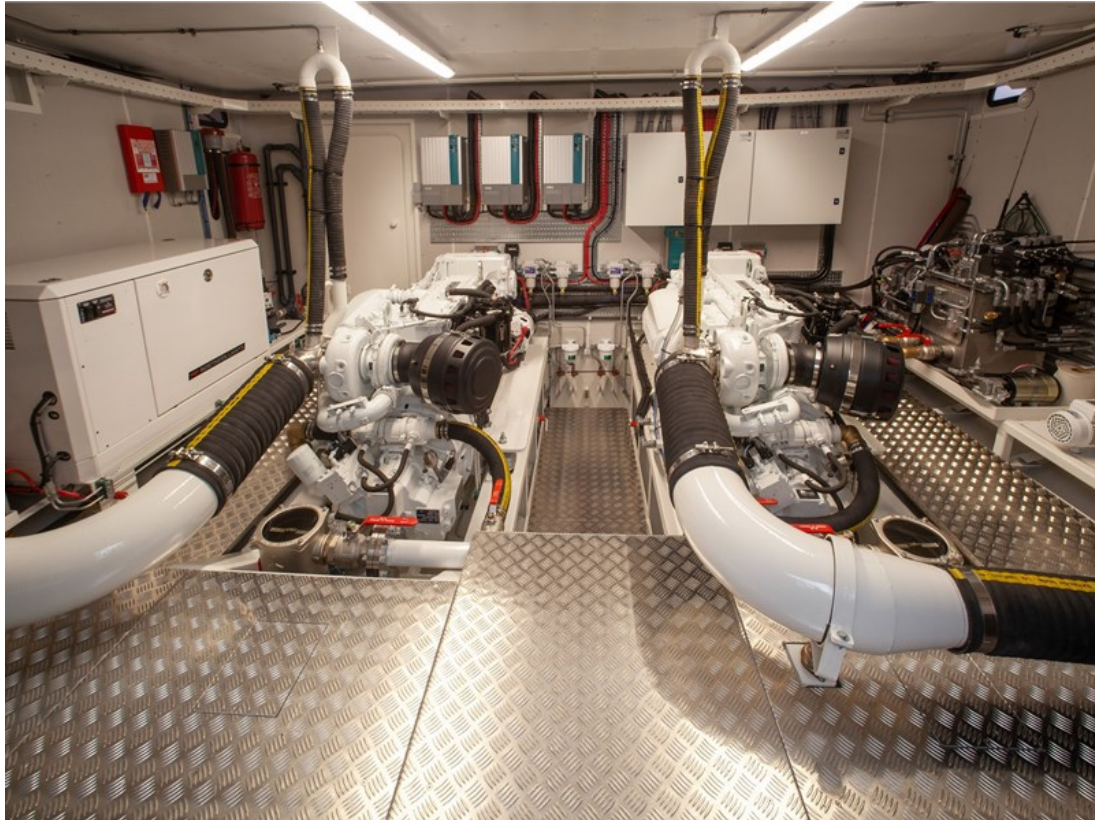

ELBURG YACHTING®

international yachtbrokers

Gegevens worden geacht juist te zijn, doch worden niet gegarandeerd. - Whilst every care has been taken in the preparation of the particulars, their correctness is not guaranteed.

J.P. Broekhovenstraat 37
8081 HB Elburg
The Netherlands

Referentie
B24104254

info@elburgyachting.nl
www.elburgyachting.nl
+31 525 68 68 68