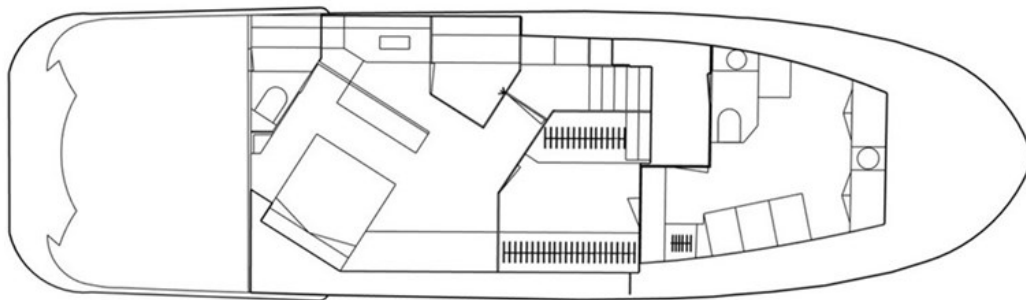

ELBURG YACHTING®

international yachtbrokers

Gegevens worden geacht juist te zijn, doch worden niet gegarandeerd. - Whilst every care has been taken in the preparation of the particulars, their correctness is not guaranteed.

J.P. Broekhovenstraat 37
8081 HB Elburg
The Netherlands

Referentie
B24104254

info@elburgyachting.nl
www.elburgyachting.nl
+31 525 68 68 68